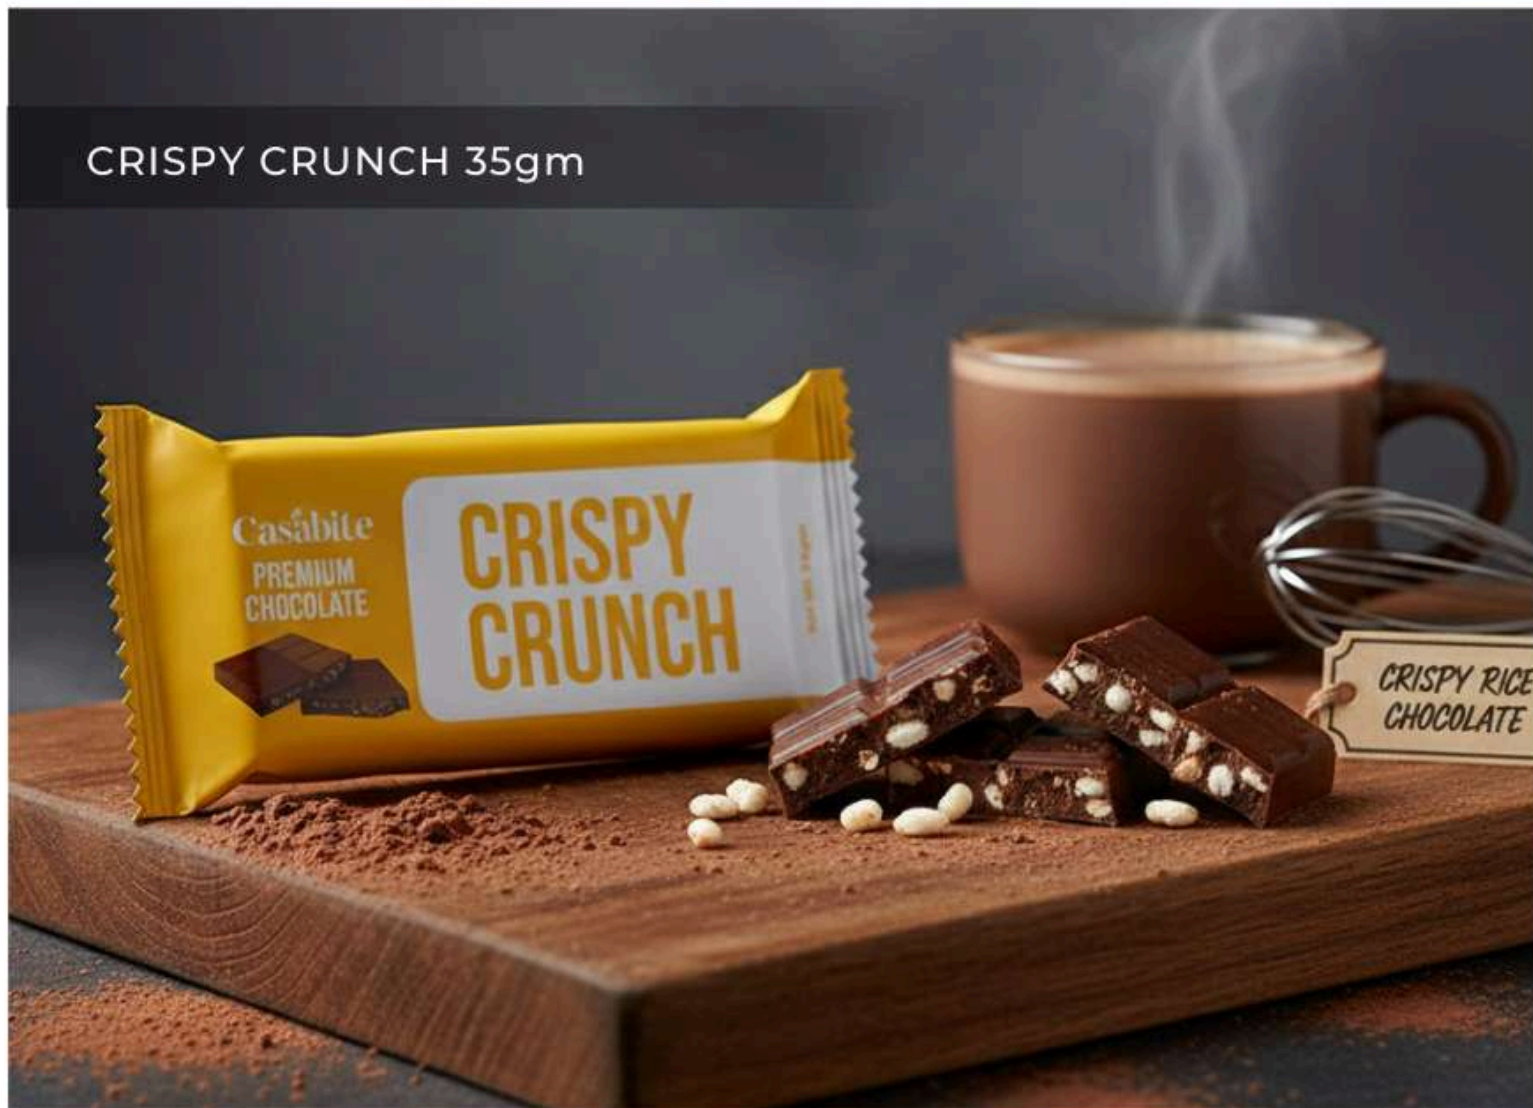

COTTON CANDY 24gm
COTTON CANDY 24gmX21

CRISPY CRUNCH 24gm
CRISPY CRUNCH 24gmX21

MILK CHOCOLATE 48gm

CRISPY CRUNCH 35gm

ABUDHABI CHOCOLATE 100gm

CHOCOLABU 92gm

PISTACHIO KUNAFA 40gm
PISTACHIO KUNAFA 80gm
PISTACHIO KUNAFA 130gm
PISTACHIO KUNAFA 185gm